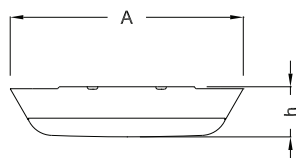

TYPE	PWM	Light bulb icon	Φ [lm]	kg	Color swatches
AMETYST NEW LED COMPACT	13 W	LED	2000	1,80	□ □ □
AMETYST NEW LED COMPACT	18 W	LED	3000	1,80	□ □ □
AMETYST NEW LED COMPACT	28 W	LED	4000	2,50	□ □ □

Dimensions/Abmessungen